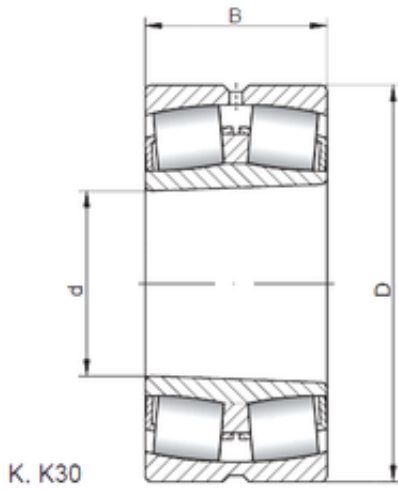

Shandong Chik Bearing Co., Ltd.

280 mm x 580 mm x 175 mm ISO 22356 KW33 spherical roller bearings

Bearing No. 22356 KW33

Size	280x580x175 mm
Bore Diameter	280 mm
Outer Diameter	580 mm
Width	175 mm
d	280 mm
D	580 mm
B	175 mm
C	175 mm

22356 KW33 Bearing 2D drawings and 3D CAD models