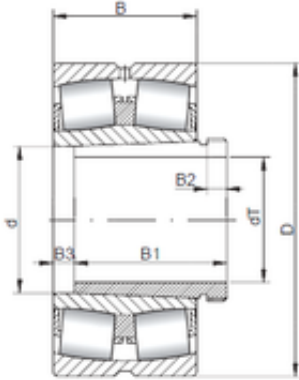

Shandong Chik Bearing Co., Ltd.

65 mm x 140 mm x 48 mm ISO 22313 KCW33+AH2313 spherical roller bearings

Bearing No. 22313 KCW33+AH2313

Size	65x140x48 mm
Bore Diameter	65 mm
Outer Diameter	140 mm
Width	48 mm
d	65 mm
d1	60 mm
D	140 mm
B	48 mm
C	48 mm
B1	3 mm
B2	12 mm

22313 KCW33+AH2313 Bearing 2D drawings and 3D CAD models