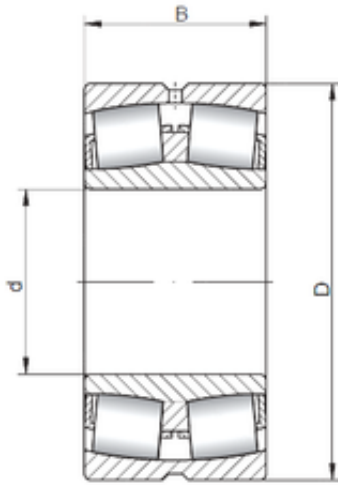

Shandong Chik Bearing Co., Ltd.

170 mm x 310 mm x 110 mm ISO 23234W33
spherical roller bearings

Bearing No. 23234W33

Size	170x310x110 mm
Bore Diameter	170 mm
Outer Diameter	310 mm
Width	110 mm
d	170 mm
D	310 mm
B	110 mm
C	110 mm

23234W33 Bearing 2D drawings and 3D CAD models