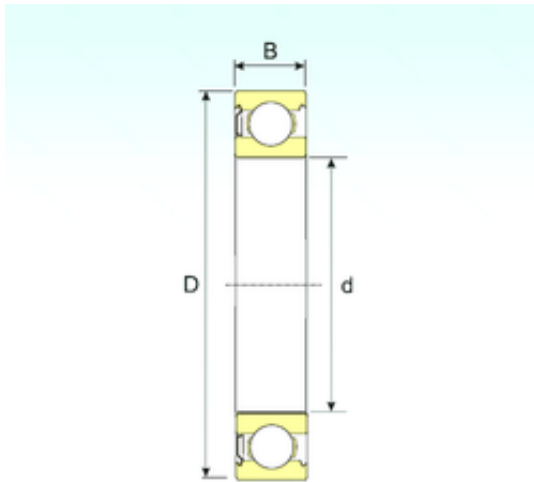

## Shandong Chik Bearing Co., Ltd.

75 mm x 130 mm x 25 mm ISB 6215-Z deep groove ball bearings

Bearing No. 6215-Z

Size	75x130x25 mm
Bore Diameter	75 mm
Outer Diameter	130 mm
Width	25 mm
d	75 mm
D	130 mm
B	25 mm
C	25 mm
Weight	1,2 Kg
Basic dynamic load rating (C)	67,53 kN
Basic static load rating (C0)	48,02 kN

6215-Z Bearing 2D drawings and 3D CAD models