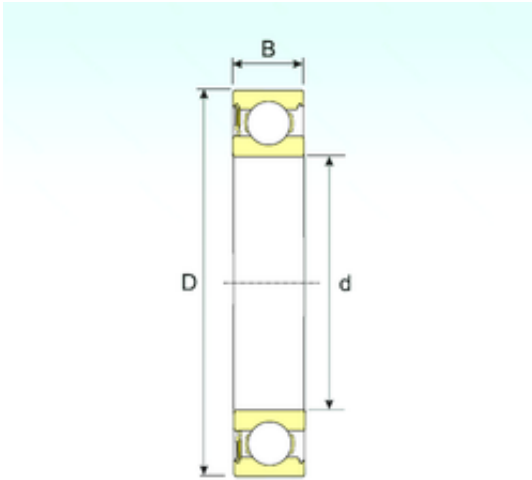

## Shandong Chik Bearing Co., Ltd.

105 mm x 190 mm x 36 mm ISB 6221-RS deep groove ball bearings

Bearing No. 6221-RS

Size	105x190x36 mm
Bore Diameter	105 mm
Outer Diameter	190 mm
Width	36 mm
d	105 mm
D	190 mm
B	36 mm
C	36 mm
Weight	3,7 Kg
Basic dynamic load rating (C)	137,2 kN
Basic static load rating (C0)	102 kN

6221-RS Bearing 2D drawings and 3D CAD models