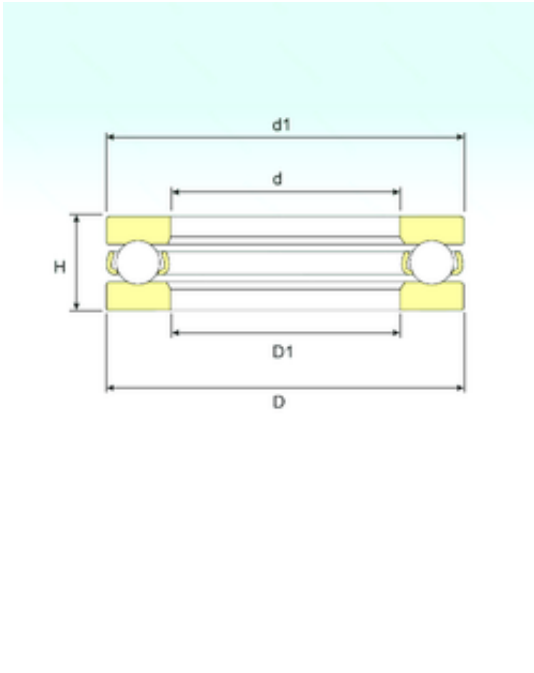

Shandong Chik Bearing Co., Ltd.

51206 Bearing 2D drawings and 3D CAD models

ISB 51206 thrust ball bearings

Bearing No. 51206

Size	30x52x16 mm
Bore Diameter	30 mm
Outer Diameter	52 mm
Width	16 mm
d	30 mm
D	52 mm
H	16 mm
d1	52 mm
D1	32 mm
Weight	0,13 Kg
Basic dynamic load rating (C)	25 kN
Basic static load rating (C0)	50 kN
(Grease) Lubrication Speed	5126 r/min