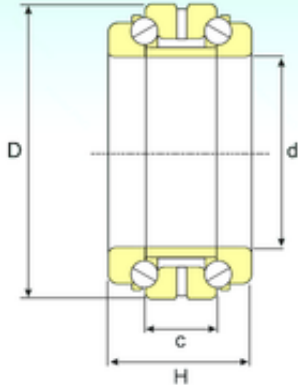

### ISB 234420 thrust ball bearings

Bearing No. 234420

234420 Bearing 2D drawings and 3D CAD models

Size	100x150x30 mm
Bore Diameter	100 mm
Outer Diameter	150 mm
Width	30 mm
d	100 mm
D	150 mm
C	30 mm
H	60 mm
Weight	3,13 Kg
Basic dynamic load rating (C)	46,4 kN
Basic static load rating (C0)	180 kN
(Grease) Lubrication Speed	290 r/min