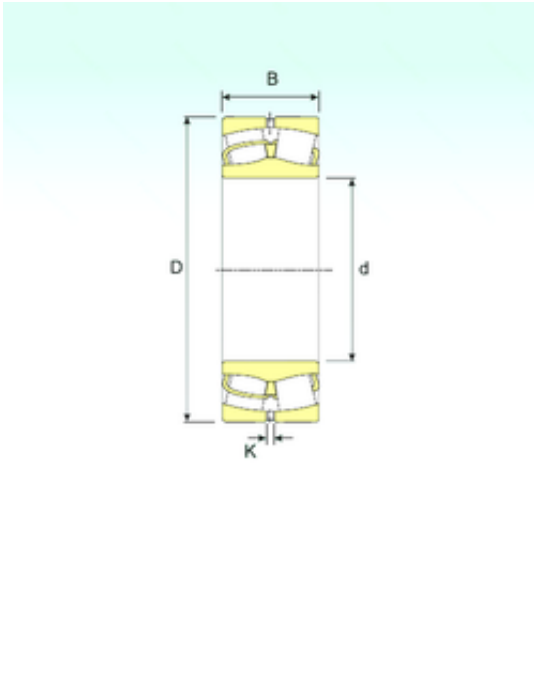

Shandong Chik Bearing Co., Ltd.

140 mm x 300 mm x 102 mm ISB 22328 VA spherical roller bearings

Bearing No. 22328 VA

Size	140x300x102 mm
Bore Diameter	140 mm
Outer Diameter	300 mm
Width	102 mm
d	140 mm
D	300 mm
B	102 mm
C	102 mm
K	9 mm
Weight	36,5 Kg
Basic dynamic load rating (C)	1264 kN
Basic static load rating (C0)	1529 kN
(Grease) Lubrication Speed	1683 r/min

22328 VA Bearing 2D drawings and 3D CAD models