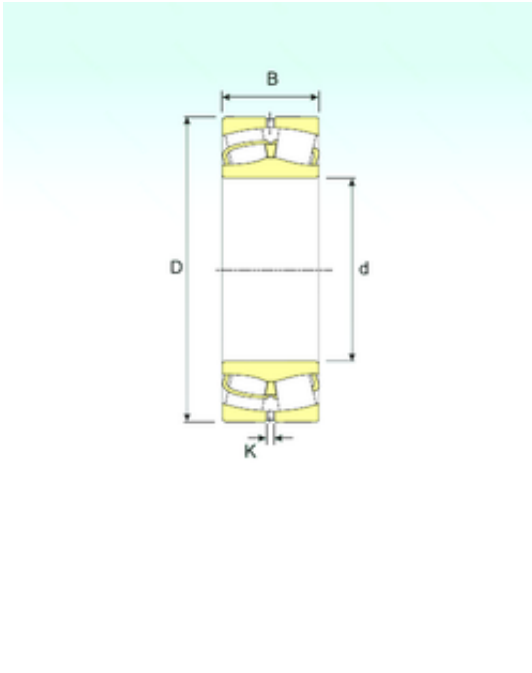

Shandong Chik Bearing Co., Ltd.

24132 Bearing 2D drawings and 3D CAD models

160 mm x 270 mm x 109 mm ISB 24132
spherical roller bearings

Bearing No. 24132

Size	160x270x109 mm
Bore Diameter	160 mm
Outer Diameter	270 mm
Width	109 mm
d	160 mm
D	270 mm
B	109 mm
C	109 mm
K	4,5 mm
Weight	25 Kg
Basic dynamic load rating (C)	1156 kN
Basic static load rating (C0)	1725 kN
(Grease) Lubrication Speed	1453,5 r/min