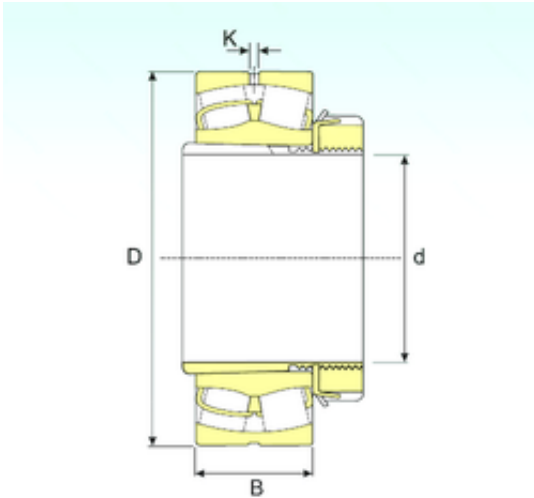

## Shandong Chik Bearing Co., Ltd.

170 mm x 290 mm x 75 mm ISB 23038  
EKW33+H3038 spherical roller bearings

Bearing No. 23038 EKW33+H3038

Size	170x290x75 mm
Bore Diameter	170 mm
Outer Diameter	290 mm
Width	75 mm
d	170 mm
D	290 mm
B	75 mm
B1	112 mm
C	75 mm
K	7,5 mm
Weight	24,8 Kg
Basic dynamic load rating (C)	848 kN
Basic static load rating (C0)	1313 kN
(Grease) Lubrication Speed	1836 r/min

23038 EKW33+H3038 Bearing 2D drawings and 3D CAD models