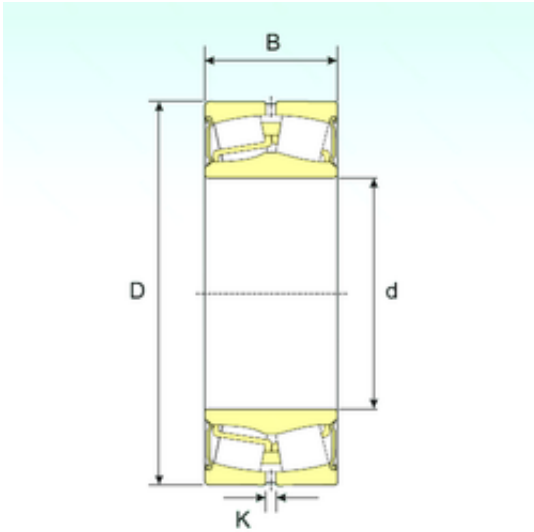

Shandong Chik Bearing Co., Ltd.

120 mm x 180 mm x 60 mm ISB 24024-2RS
spherical roller bearings

Bearing No. 24024-2RS

Size	120x180x60 mm
Bore Diameter	120 mm
Outer Diameter	180 mm
Width	60 mm
d	120 mm
D	180 mm
B	60 mm
C	60 mm
K	3 mm
Weight	5,45 Kg
Basic dynamic load rating (C)	421,4 kN
Basic static load rating (C0)	656,6 kN

24024-2RS Bearing 2D drawings and 3D CAD models