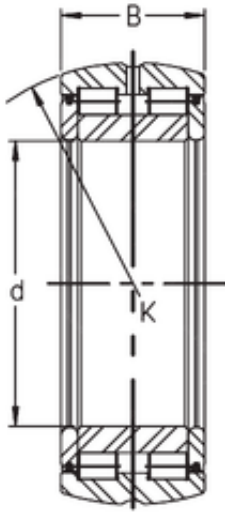

Shandong Chik Bearing Co., Ltd.

240 mm x 360 mm x 130 mm INA SL05 048 E
cylindrical roller bearings

Bearing No. SL05 048 E

Size	240x360x130 mm
Bore Diameter	240 mm
Outer Diameter	360 mm
Width	130 mm
d	240 mm
D	360 mm
B	130 mm
C	130 mm
K	360 mm
Weight	44 Kg
Basic dynamic load rating (C)	1310 kN
Basic static load rating (C0)	2600 kN

SL05 048 E Bearing 2D drawings and 3D CAD models