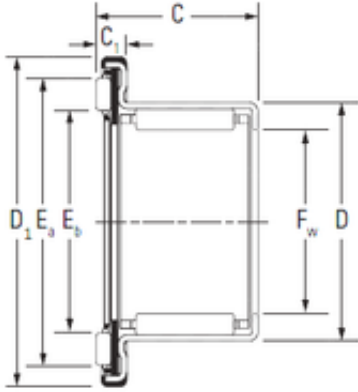

## INA 712065700 complex bearings

Bearing No. 712065700

Size	25x37x22 mm
Bore Diameter	25 mm
Outer Diameter	37 mm
Width	22 mm
d	25 mm
D	37 mm
C	22 mm

712065700 Bearing 2D drawings and 3D CAD models