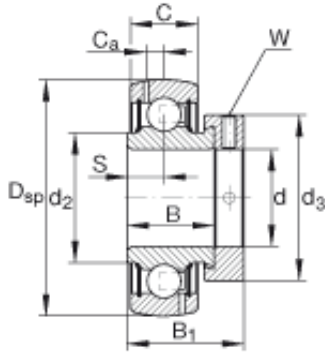

## INA GRA200-NPP-B-AS2/V deep groove ball bearings

Bearing No. GRA200-NPP-B-AS2/V

GRA200-NPP-B-AS2/V Bearing 2D drawings and 3D CAD models

Size	50.8000x100x48.4 mm
Bore Diameter	50,8000 mm
Outer Diameter	100 mm
Width	48,4 mm
d	2 inch
d	50,8000 mm
D <sub>SP</sub>	100 mm
B <sub>1</sub>	48,4 mm
B	1,280 inch
C	0,984 inch
C <sub>a</sub>	0,276 inch
d <sub>2</sub>	2,598 inch
d <sub>3</sub>	2,992 inch
S	0,472 inch
W	3/16 inch
m	0,81 kg / Weight
C <sub>r</sub>	43500 N / Dynamic load rating (radial)
Category	Bearings
Inventory	0.0
Manufacturer Name	SCHAEFFLER GROUP
Minimum Buy Quantity	N/A
Weight / Kilogram	0
Product Group	M06110