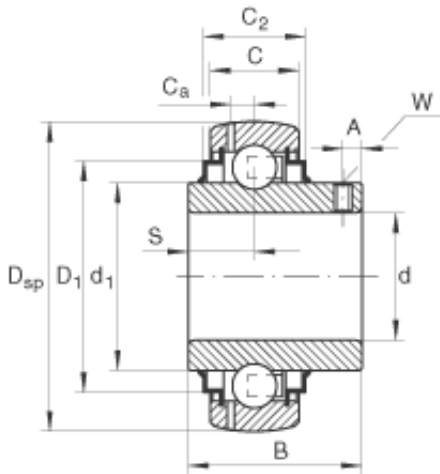

Shandong Chik Bearing Co., Ltd.

GY1215-KRR-B-AS2/V Bearing 2D drawings and 3D CAD models

INA GY1215-KRR-B-AS2/V deep groove ball bearings

Bearing No. GY1215-KRR-B-AS2/V

Size	74.6125x130x77.8 mm
Bore Diameter	74,6125 mm
Outer Diameter	130 mm
Width	77,8 mm
d	2 15/16 inch
d	74,6125 mm
D _{SP}	130 mm
B	77,8 mm
A	12,7 mm
C	28 mm
C ₂	31,5 mm
C _a	8,5 mm
D ₁	113 mm
d ₁	90 mm
S	33,4 mm
W	3/16 inch
m	1,97 kg / Weight
C _r	62000 N / Dynamic load rating (radial)
C _{0r}	44500 N / Static load rating (radial)
Category	Bearings
Inventory	0.0
Manufacturer Name	SCHAEFFLER GROUP
Minimum Buy Quantity	N/A

Shandong Chik Bearing Co., Ltd.

Weight / Kilogram	0
Product Group	M06110