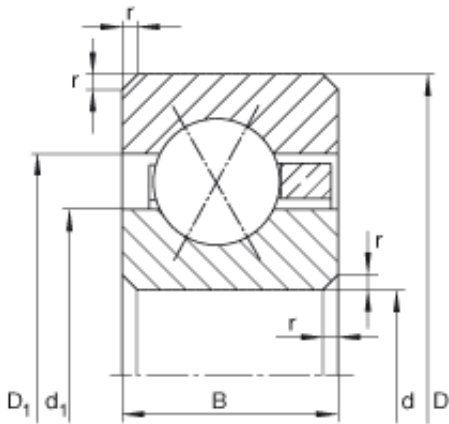

Shandong Chik Bearing Co., Ltd.

9 inch x 247,65 mm x 9,525 mm 9 inch x 247,65 mm x 9,525 mm INA CSXC090 deep groove ball bearings

Bearing No. CSXC090

Size	228.6x247.65x9.525 mm
Bore Diameter	228,6 mm
Outer Diameter	247,65 mm
Width	9,525 mm
d	228,6 mm
d	9 inch
D	247,65 mm
B	9,525 mm
D ₁	240,6 mm
d ₁	235,6 mm
r _{min}	1 mm
m	0,43 kg / Weight
C _r	13800 N / Dynamic load rating (radial)
C _{0r}	31500 N / Static load rating (radial)

CSXC090 Bearing 2D drawings and 3D CAD models