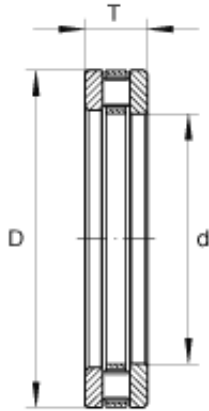

Shandong Chik Bearing Co., Ltd.

INA RTL14 thrust roller bearings

Bearing No. RTL14

Size	33.338x59.531x15.875 mm
Bore Diameter	33,338 mm
Outer Diameter	59,531 mm
Width	15,875 mm
d	1 5/16 inch
d	33,338 mm
D	2,344 inch
D	59,531 mm
T	0,625 inch
T	15,875 mm
m	0,423 lbs / Weight
m	0,192 kg / Weight
C _a	9600 lbf / Dynamic load rating (axial)
C _a	42500 N / Dynamic load rating (axial)
C _{0a}	22000 lbf / Static load rating (axial)
C _{0a}	98000 N / Static load rating (axial)
Category	Bearings
Inventory	0.0
Manufacturer Name	SCHAEFFLER GROUP
Minimum Buy Quantity	N/A
Weight / Kilogram	0.23
Product Group	B04144

RTL14 Bearing 2D drawings and 3D CAD models