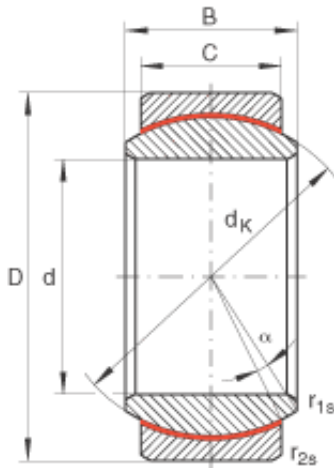

Shandong Chik Bearing Co., Ltd.

GE6-UK Bearing 2D drawings and 3D CAD models

INA GE6-UK plain bearings

Bearing No. GE6-UK

Size	6x14x6 mm
Bore Diameter	6 mm
Outer Diameter	14 mm
Width	6 mm
C	4 mm
$D_{a \min}$	9,6 mm
$d_{a \max}$	8 mm
d_K	10 mm
$r_{1s \min}$	0,3 mm
$r_{2s \min}$	0,3 mm
alf (°)	13
Weight (kg)	0,004
C_r (N)	3600
C_{0r} (N)	9000
Category	Spherical Plain Bearings - Radial
Inventory	0.0
Manufacturer Name	SCHAEFFLER GROUP
Minimum Buy Quantity	N/A
Weight / Kilogram	0.01
Product Group	B04264
Self Aligning	Yes
Rolling Element	Spherical Plain
Material - Outer Member	Steel
Material - Ball	Steel
Material - Liner	Teflon

Shandong Chik Bearing Co., Ltd.

Relubricatable	No
Enclosure	Open
Other Features	2 Piece Axially Split Outer Ring
Long Description	6MM Bore; 4MM Housing Width; 14MM Outside Diameter; Spherical Plain; Steel Outer Member; Steel Ball; Teflon Liner; 6MM Overall Width; Not Relubricatable
Inch - Metric	Metric
Category	Plain Bearings Spherical Radial
UNSPSC	31171515
Harmonized Tariff Code	8483.30.80.70
Noun	Bearing
Keyword 3	Spherical
Keyword String	Plain Spherical Radial
Manufacturer URL	http://www.ina.com
Manufacturer Item Number	GE6UK
Weight / LBS	0.009
Housing Width	0.157 Inch 4 Millimeter
Overall Width	0.236 Inch 6 Millimeter
Outside Diameter	0.551 Inch 14 Millimeter
Bore	0.236 Inch 6 Millimeter