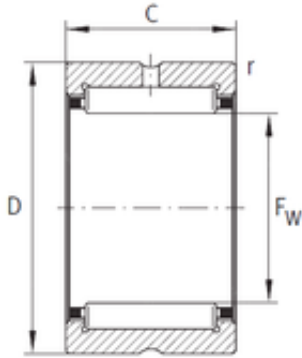

Shandong Chik Bearing Co., Ltd.

INA RNA4848-XL needle roller bearings

Bearing No. RNA4848-XL

Size	265x300x60 mm
Bore Diameter	265 mm
Outer Diameter	300 mm
Width	60 mm
F _w	265 mm
D	300 mm
C	60 mm
r min.	2 mm
Weight	5,4 Kg
Basic dynamic load rating (C)	400 kN
Basic static load rating (C ₀)	1 080 kN
Fatigue load limit (P _u)	150
Reference speed	950 r/min

RNA4848-XL Bearing 2D drawings and 3D CAD models