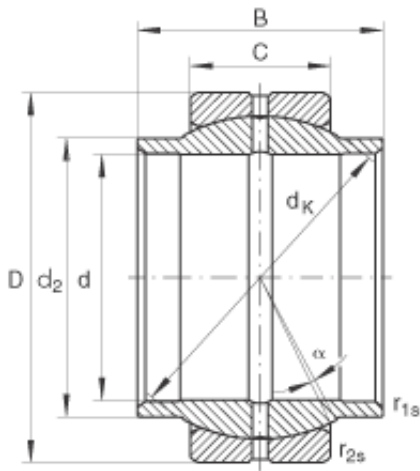

Shandong Chik Bearing Co., Ltd.

INA GE250-LO plain bearings

Bearing No. GE250-LO

Size	250x400x250 mm
Bore Diameter	250 mm
Outer Diameter	400 mm
Width	250 mm
C	120 mm
$D_{a \min}$	342 mm
d_2	317 mm
d_k	350 mm
$r_{1s \min}$	1,1 mm
$r_{2s \min}$	1,1 mm
α (°)	4
Weight (kg)	102
C_r (N)	3570000
C_{0r} (N)	17900000

GE250-LO Bearing 2D drawings and 3D CAD models