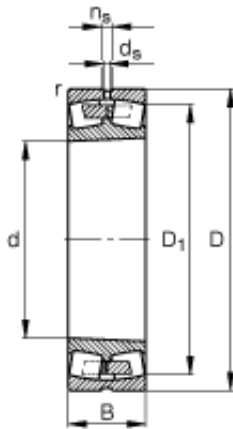

## Shandong Chik Bearing Co., Ltd.

560 mm x 750 mm x 140 mm 560 mm x 750 mm  
x 140 mm FAG 239/560-B-K-MB spherical roller  
bearings

Bearing No. 239/560-B-K-MB

239/560-B-K-MB Bearing 2D drawings and 3D CAD  
models

Size	560x750x140 mm
Bore Diameter	560 mm
Outer Diameter	750 mm
Width	140 mm
d	560 mm
D	750 mm
B	140 mm
$D_1$	693,4 mm
$D_{a \max}$	732 mm
$d_{a \min}$	578 mm
$d_s$	12,5 mm
$n_s$	23,5 mm
$r_{a \max}$	4 mm
$r_{\min}$	5 mm
m	176 kg / Weight
$C_r$	3100000 N / Dynamic load rating (radial)
e	0,17
$Y_1$	3,95
$Y_2$	5,88
$C_{0r}$	7650000 N / Static load rating (radial)
$Y_0$	3,86
$n_G$	880 1/min / Limiting speed