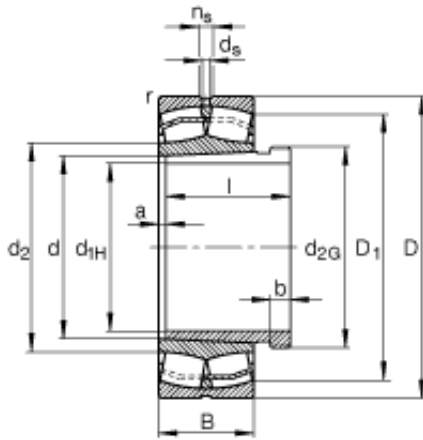

Shandong Chik Bearing Co., Ltd.

120 mm x 215 mm x 76 mm 120 mm x 215 mm
x 76 mm FAG 23224-E1-K-TVPB + AHX3224A
spherical roller bearings

Bearing No. 23224-E1-K-TVPB + AHX3224A

23224-E1-K-TVPB + AHX3224A Bearing 2D drawings
and 3D CAD models

Size	115x215x76 mm
Bore Diameter	115 mm
Outer Diameter	215 mm
Width	76 mm
d_{1H}	115 mm
D	215 mm
B	76 mm
a	4 mm
b	13 mm
D_1	185,5 mm
$D_{a \max}$	203 mm
d	120 mm
d_2	139 mm
d_{2G}	M130X2
$d_{a \min}$	132 mm
d_s	4,8 mm
l	90 mm
n_s	9,5 mm
$r_{a \max}$	2 mm
r_{\min}	2,1 mm
	AHX3224A / Designation, withdrawal sleeve
m	11,1 kg / Weight

Shandong Chik Bearing Co., Ltd.

m_1	1,22 kg / Weight, withdrawal sleeve
C_r	820000 N
e	0,33
Y_1	2,03
Y_2	3,02
C_{0r}	1020000 N / Static load rating (radial)
Y_0	1,98
n_G	3000 1/min / Limiting speed
n_B	1940 1/min / Reference speed