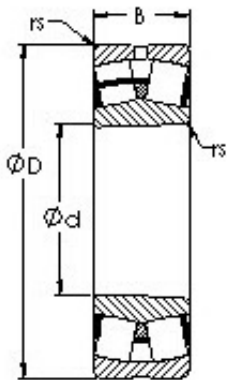

Shandong Chik Bearing Co., Ltd.

CKW33
TAPERED
BORE

AST 22210CKW33 spherical roller bearings

Bearing No. 22210CKW33

Size	50x90x23 mm
Bore Diameter	50 mm
Outer Diameter	90 mm
Width	23 mm
Bearing Type	tapered bore, lube groove & holes
Bore Dia (d)	50.0000
Outer Dia (D)	90.0000
Width (B)	23.0000
Radius (min) (rs)	1.100
Dynamic Load Rating (Cr)	100,000
Static Load Rating (Cor)	120,000
Max Speed (Grease) (X1000 RPM)	4
Max Speed (Oil) (X1000 RPM)	5
Weight (g)	690.00
Material	52100 Chrome steel, or equivalent

22210CKW33 Bearing 2D drawings and 3D CAD models